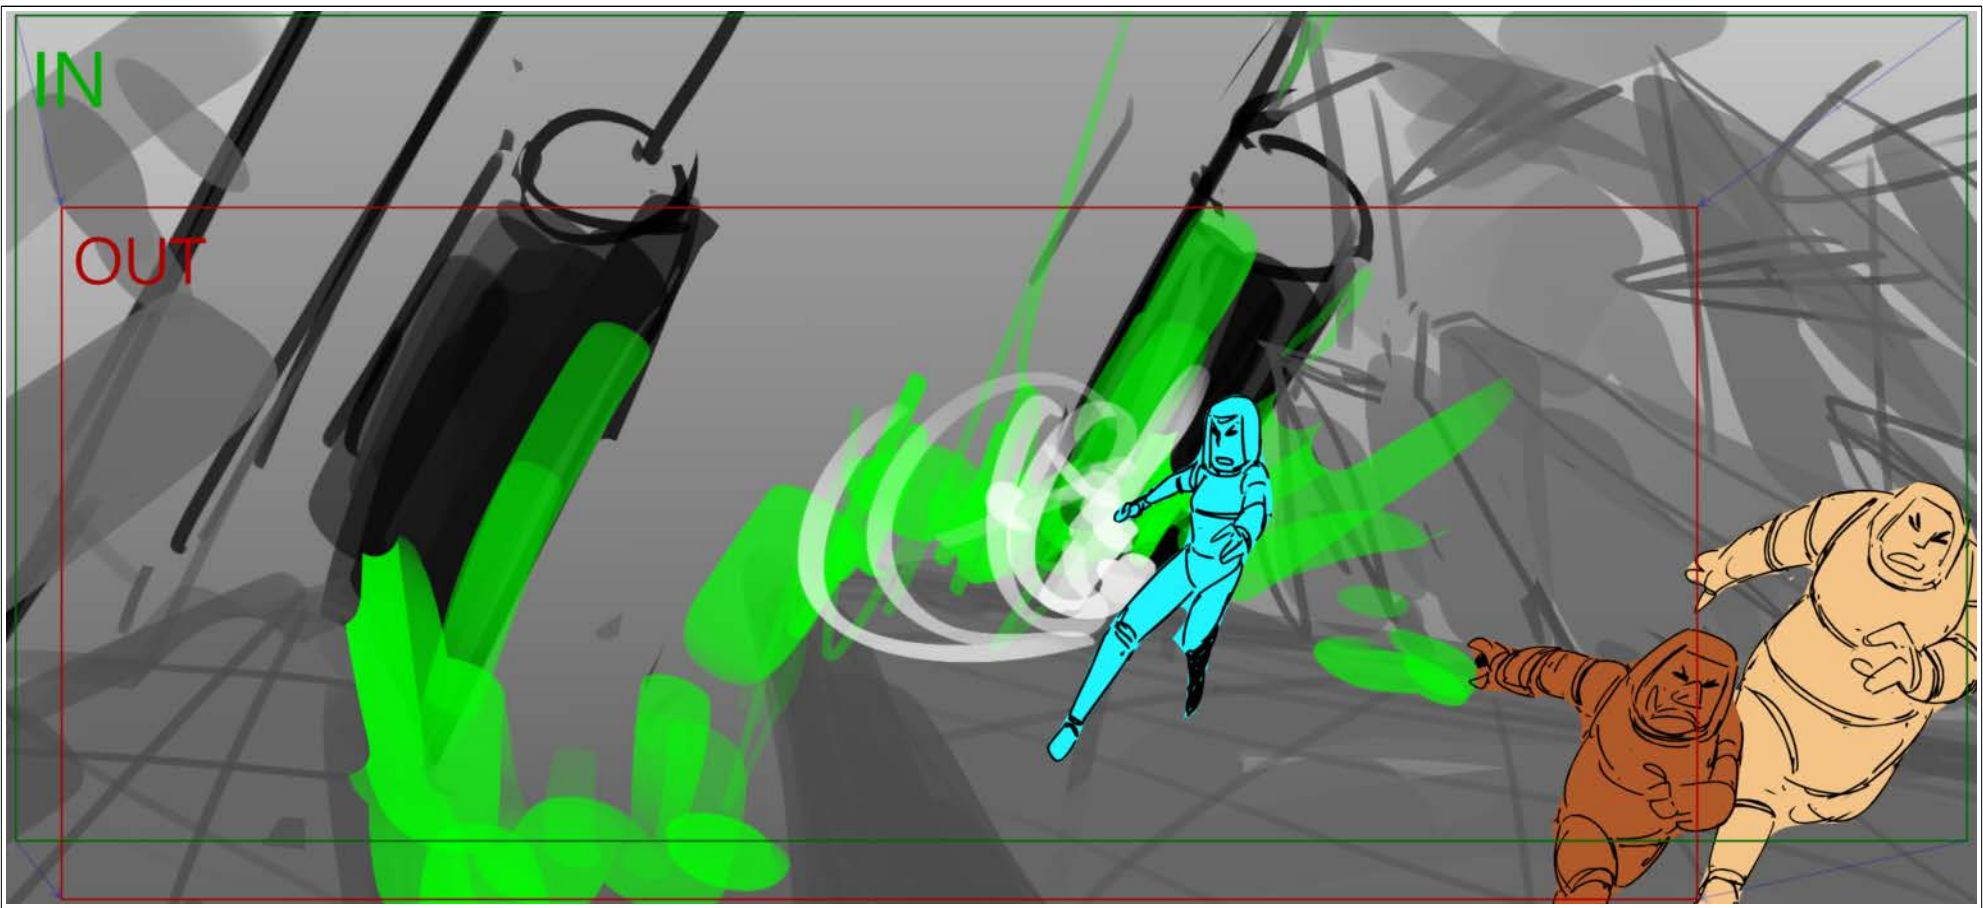

Scene	Duration	Panel	Duration
090	04:00	001A	01:00